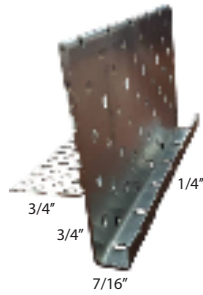

ALUMINIUM TRIMS FOR SIDING

VENTILATED TRIMS

« T » SHAPE

for horizontal siding installation

T-ALUM

VENTILATED TRIMS

« L » SHAPE

for vertical siding installation, openings, top of walls, etc.

L-ALUM

VENTILATED TRIMS

STANDARD 1"

top of walls and underside of openings
(5/8" siding)

O-ALUM

VENTILATED TRIMS

SPECIAL 1 1/4"

top of walls and underside of openings
(1 1/4" siding and trims)

OS-ALUM

*Black or white in stock. Color available to order.

CORNERS EXTERIOR 90°

CE-ALUM

*Black in stock. Color available to order.

CONTINUOUS VENT TRIM « J » SHAPE

AERCONJ-XXX*

*Black in stock. Other colors available to order with a minimum order of 10 units.