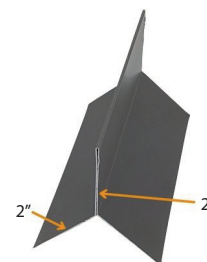

OS-ALUM

*Black or white in stock. Color available to order.

CORNERS EXTERIOR 90°

CE-ALUM

*Black in stock. Color available to order.

CONTINUOUS VENT TRIM « J » SHAPE

AERCONJ-XXX*

*Black in stock. Other colors available to order with a minimum order of 10 units.

CORNERS EXTERIOR 135°- 1"

CEBS1-ALUM*

*By order only.

CORNERS EXTERIOR 135°- 2"

CEBS2-ALUM*

*By order only.