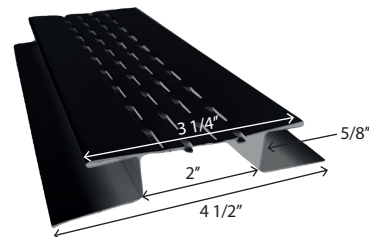

L-ALUM

VENTILATED TRIMS

STANDARD 1"

top of walls and underside of openings
(5/8" siding)

O-ALUM

VENTILATED TRIMS

SPECIAL 1 1/4"

top of walls and underside of openings
(1 1/4" siding and trims)

OS-ALUM

*Black or white in stock. Color available to order.

CORNERS EXTERIOR 90°

CE-ALUM

*Black in stock. Color available to order.

CONTINUOUS VENT TRIM « J » SHAPE

AERCONJ-XXX*

*Black in stock. Other colors available to order with a minimum order of 10 units.

CORNERS EXTERIOR 135°- 1"

CEBS1-ALUM*

*By order only.

CORNERS EXTERIOR 135°- 2"

CEBS2-ALUM*

*By order only.