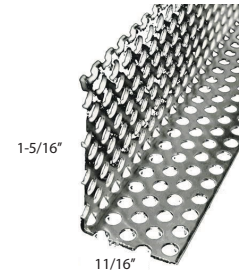

ALUMINIUM TRIMS FOR SIDING

VENTILATED TRIMS

« T » SHAPE

for horizontal siding installation

T-ALUM

VENTILATED TRIMS

« L » SHAPE

for vertical siding installation, openings, top of walls, etc.

L-ALUM

VENTILATED TRIMS

STANDARD 1"

top of walls and underside of openings
(5/8" siding)

O-ALUM

VENTILATED TRIMS

SPECIAL 1 1/4"

top of walls and underside of openings
(1 1/4" siding and trims)

OS-ALUM

*Black or white in stock. Color available to order.

CORNERS EXTERIOR 90°

CE-ALUM

*Black in stock. Color available to order.

CONTINUOUS VENT TRIM « J » SHAPE

AERCONJ-XXX*

*Black in stock. Other colors available to order with a minimum order of 10 units.

CORNERS EXTERIOR 135°- 1"

CEBS1-ALUM*

*By order only.

CORNERS EXTERIOR 135°- 2"

CEBS2-ALUM*

*By order only.