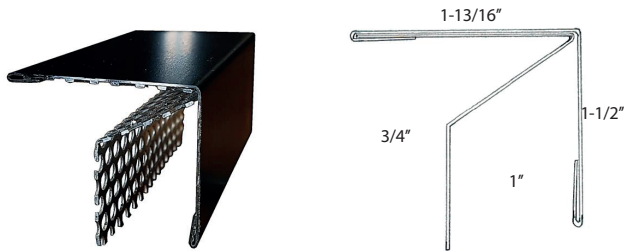

ALUMINIUM TRIMS FOR SIDING

VENTILATED TRIMS

« T » SHAPE

for horizontal siding installation

T-ALUM

VENTILATED TRIMS

« L » SHAPE

for vertical siding installation, openings, top of walls, etc.

L-ALUM

VENTILATED TRIMS

STANDARD 1"

top of walls and underside of openings
(5/8" siding)

O-ALUM

VENTILATED TRIMS

SPECIAL 1 1/4"

top of walls and underside of openings
(1 1/4" siding and trims)

OS-ALUM

*Black or white in stock. Color available to order.

CORNERS EXTERIOR 90°

CE-ALUM

*Black in stock. Color available to order.

CONTINUOUS VENT TRIM « J » SHAPE

AERCONJ-XXX*

*Black in stock. Other colors available to order with a minimum order of 10 units.

CORNERS EXTERIOR 135°- 1"

CEBS1-ALUM*

*By order only.

CORNERS EXTERIOR 135°- 2"

CEBS2-ALUM*

*By order only.