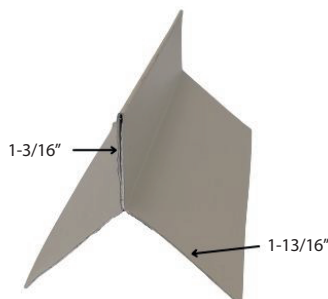

ALUMINIUM TRIMS FOR SIDING

VENTILATED TRIMS

« T » SHAPE

for horizontal siding installation

T-ALUM

VENTILATED TRIMS

« L » SHAPE

for vertical siding installation, openings, top of walls, etc.

L-ALUM

VENTILATED TRIMS

STANDARD 1"

top of walls and underside of openings
(5/8" siding)

O-ALUM

VENTILATED TRIMS

SPECIAL 1 1/4"

top of walls and underside of openings
(1 1/4" siding and trims)

OS-ALUM

*Black or white in stock. Color available to order.

CORNERS EXTERIOR 90°

CE-ALUM

*Black in stock. Color available to order.

CONTINUOUS VENT TRIM « J » SHAPE

AERCONJ-XXX*

*Black in stock. Other colors available to order with a minimum order of 10 units.

CORNERS EXTERIOR 135°- 1"

CEBS1-ALUM*

*By order only.

CORNERS EXTERIOR 135°- 2"

CEBS2-ALUM*

*By order only.