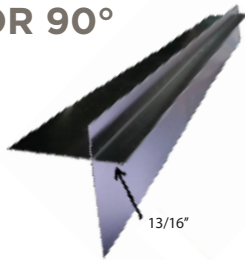

ALUMINIUM TRIMS FOR SIDING

VENTILATED TRIMS

« T » SHAPE

for horizontal siding installation

T-ALUM

VENTILATED TRIMS

« L » SHAPE

for vertical siding installation, openings, top of walls, etc.

L-ALUM

VENTILATED TRIMS

STANDARD 1"

top of walls and underside of openings
(5/8" siding)

O-ALUM

VENTILATED TRIMS

SPECIAL 1 1/4"

top of walls and underside of openings
(1 1/4" siding and trims)

OS-ALUM

*Black or white in stock. Color available to order.

CORNERS EXTERIOR 90°

CE-ALUM

*Black in stock. Color available to order.

CONTINUOUS VENT TRIM « J » SHAPE

AERCONJ-XXX*

*Black in stock. Other colors available to order with a minimum order of 10 units.