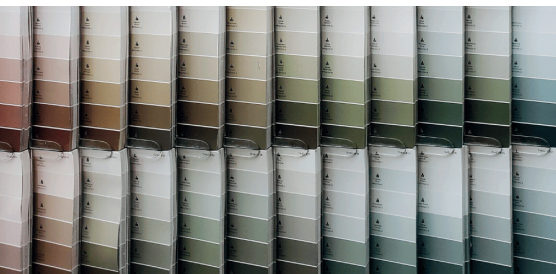

HARMONIA

5 OPAQUE COLORS

MIDNIGHT BURST
(LA-122)

VOLCANIC STONE
(LA-23)

FROSTED WHITE
(AK-51)

SCANDINAVIAN BREEZE
(LA-541)

BOREAL GRAY
(LA-466)

2 TWO-TONE COLORS

ROASTED ESPRESSO
(LA-122/LA-123)

COUNTRY MORNING
(LA-125/LA-126)

2 SEMI-TRANSPARENT COLORS

CORK BARK
(LA-542)

SEPIA BROWN
(LA-421)

CUSTOM COLORS

Submit us the color of your choice and we will apply it on your siding at no extra cost or time.