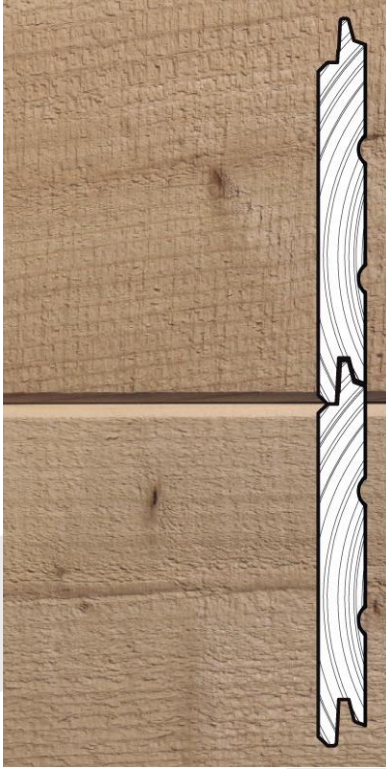

PROFILES

RABBETED BEVEL

Horizontal **installation** only.

A **more traditional** profile. The triangular shape adds a **multi-dimensional** aspect to the siding.

This profile **best conceals installation gaps** or potential future movements.

CHIC

Vertical and horizontal **installation.**

Highly versatile profile that suits all architectural styles.

The square groove in the wood's double negative slope joint **eases water drainage.**

V-JOINT

Vertical and horizontal **installation.**

Flat, **modern and minimalist** profile. This closed joint presents a small "V".

The closed joint makes all installation gaps or possible future movements more obvious.