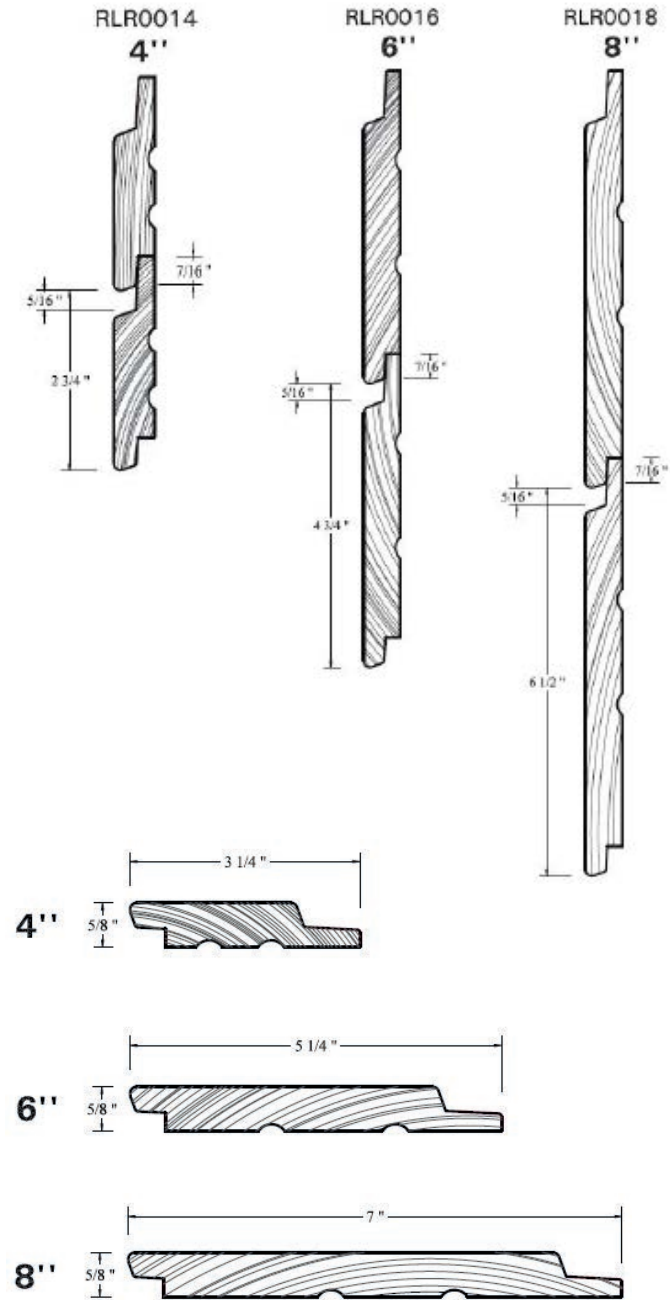

SIDEX

THE ART OF SIDING

GROOVED  
**CHIC**  
RSCL

 DISTINCTIVE SIDING

## WIDTHS

4"

6"

8"