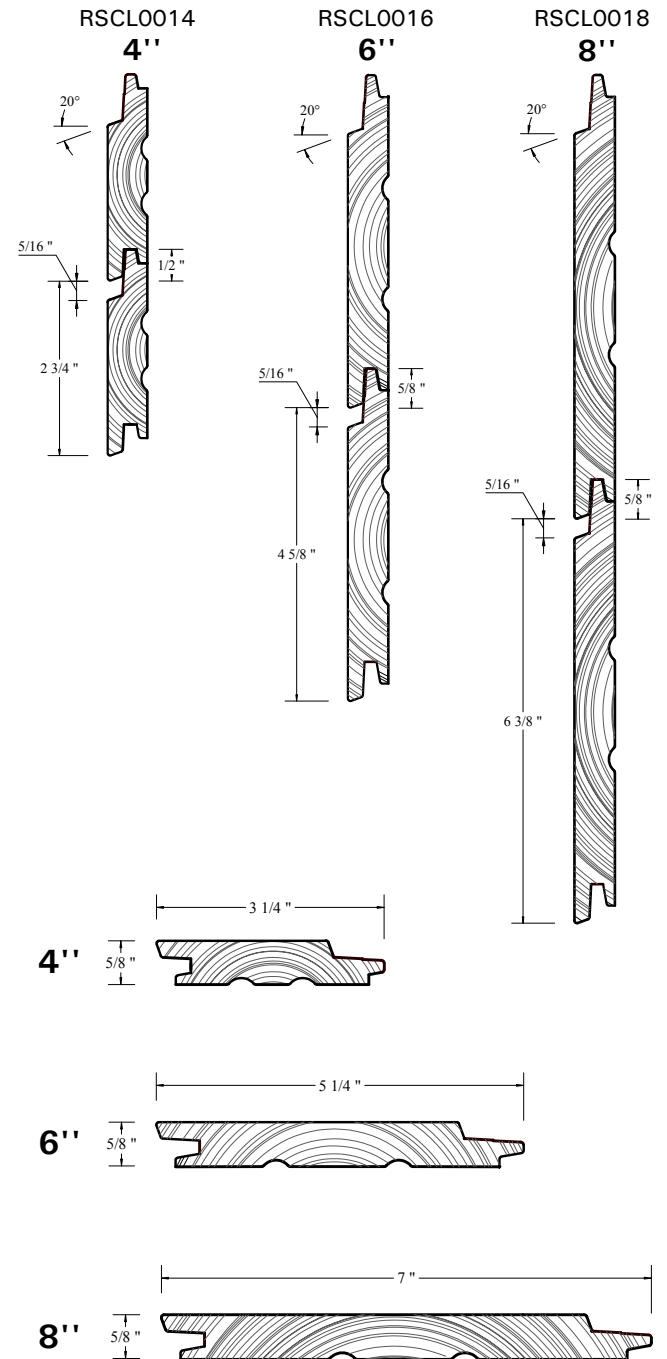

SIDEX

THE ART OF SIDING

TONGUE & GROOVE

CHIC

RSCL

 DISTINCTIVE SIDING

OTHER SPECIFICATIONS

Please refer our website's siding design tool to browse potential combinations and other available options.

SPECIES

WHITE CEDAR

RED CEDAR

SPRUCE

WIDTHS

4"

6"

8"

WARRANTIES

OPAQUE

TWO-TONE

SEMI-TRANSPARENT

Siding stained on 6 surfaces.
4-16' lengths (min. 75% of 14-16' for standard spruce products).
Drying 10-12% RH.

* Conditions apply.