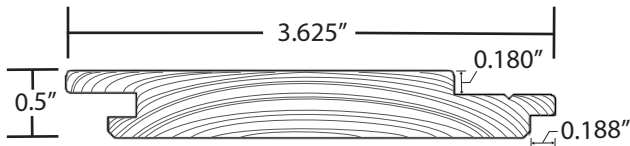

# TECHNICAL SHEET

TONGUE AND GROOVE SQUARE JOINT  
(Jointed White Pine)

PBLJ001400SL

PBLJ001600SL

**4"**

**6"**

**4"**

**6"**