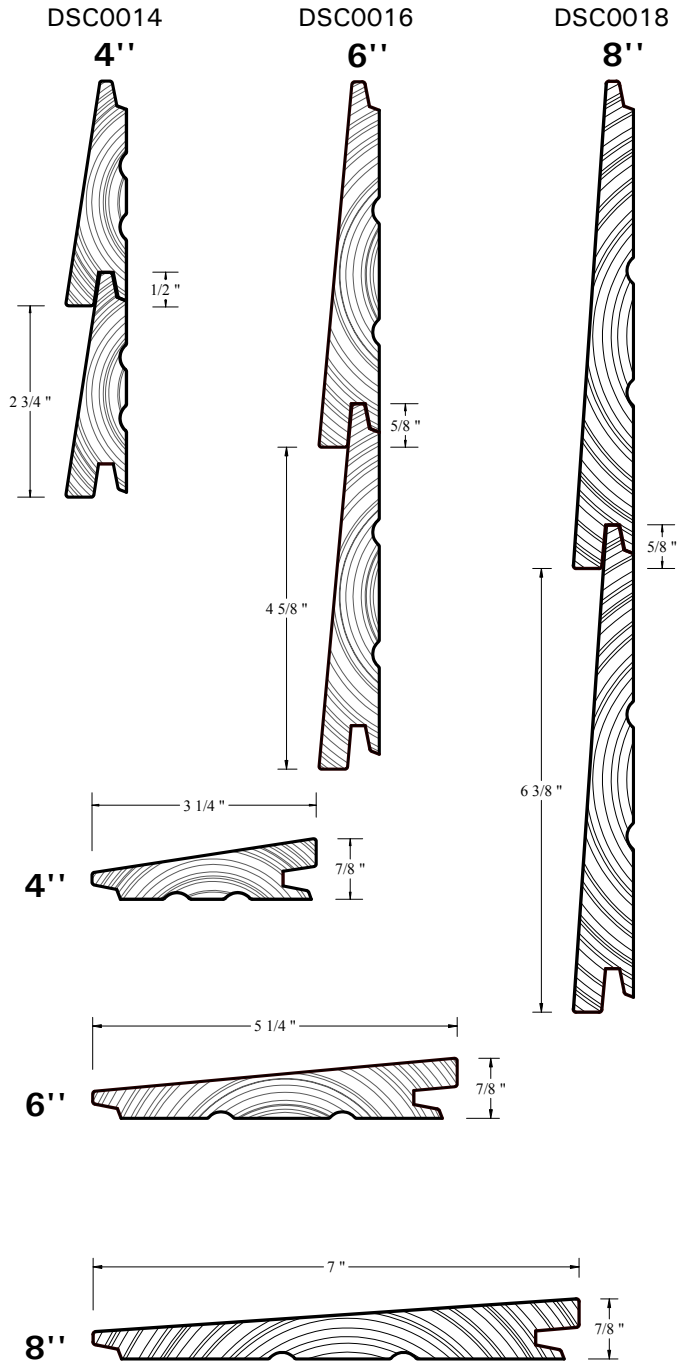

# TONGUE & GROOVE RABBETED BEVEL

DSC

DISTINCTIVE SIDING

## SPECIES

WHITE CEDAR

RED CEDAR

SPRUCE

## WIDTHS

4"

6"

8"

## TWO-TONE