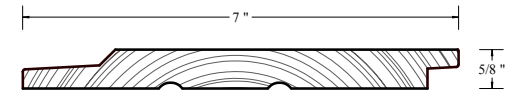

# GROOVED 1X45 RANCH

RR01

RR010016  
6''

RR010018  
8''

6''

8''

 DISTINCTIVE SIDING