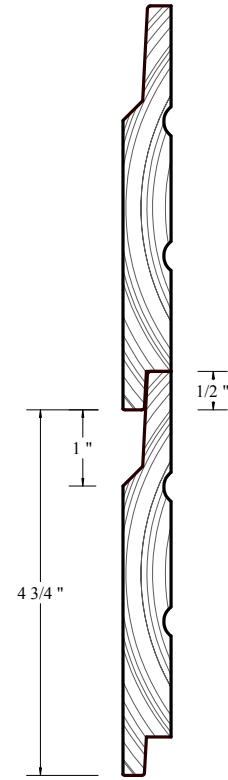

# GROOVED 1X45 RANCH

RR01

RR010016  
6''

RR010018  
8''

6''

8''

 DISTINCTIVE SIDING

## SPECIES

WHITE CEDAR

RED CEDAR

SPRUCE

## WIDTHS

4"

6"

8"