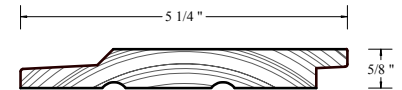

# GROOVED 1X45 RANCH

RR01

RR010016  
6''

RR010018  
8''

6''

8''

 DISTINCTIVE SIDING