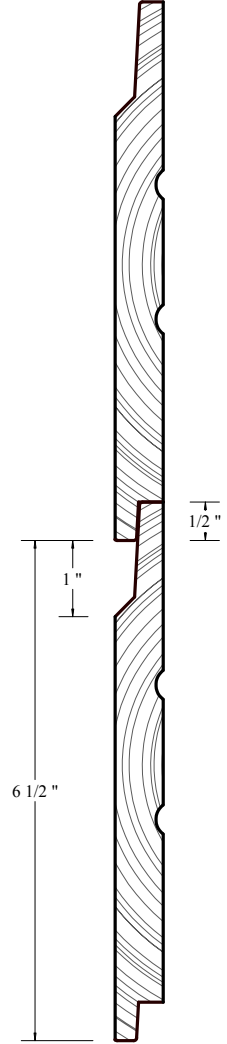

# GROOVED 1X45 RANCH

RR01

RR010016  
6''

RR010018  
8''

6''

8''

 DISTINCTIVE SIDING

# OTHER SPECIFICATIONS

Please refer our website's siding design tool to browse potential combinations and other available options.

## SPECIES

WHITE CEDAR

RED CEDAR

SPRUCE

## WIDTHS

4"

6"

8"