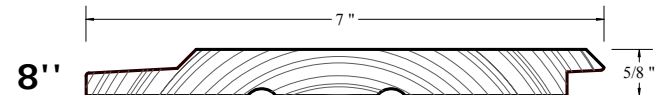

SIDEX

THE ART OF SIDING

GROOVED 2X45 RANCH

RR02

RR020016
6"

RR020018
8"

OTHER SPECIFICATIONS

Please refer our website's siding design tool to browse potential combinations and other available options.

SPECIES

WHITE CEDAR

RED CEDAR

SPRUCE

WIDTHS

4"

6"

8"