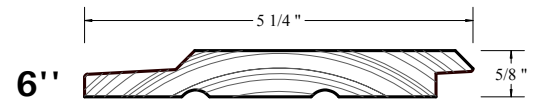

SIDEX

THE ART OF SIDING

GROOVED 2X45 RANCH

RR02

RR020016
6"

RR020018
8"

OTHER SPECIFICATIONS

Please refer our website's siding design tool to browse potential combinations and other available options.

SPECIES

WHITE CEDAR

RED CEDAR

SPRUCE

WIDTHS

4"

6"

8"