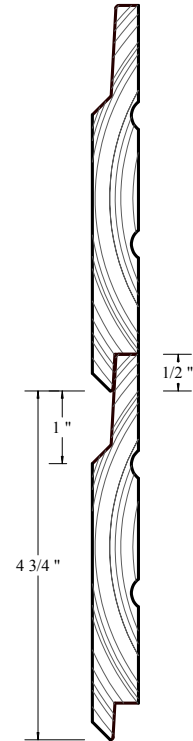

SIDEX

THE ART OF SIDING

GROOVED 2X45 RANCH

RR02

RR020016
6"

RR020018
8"

OTHER SPECIFICATIONS

Please refer our website's siding design tool to browse potential combinations and other available options.

SPECIES

WHITE CEDAR

RED CEDAR

SPRUCE

WIDTHS

4"

6"

8"