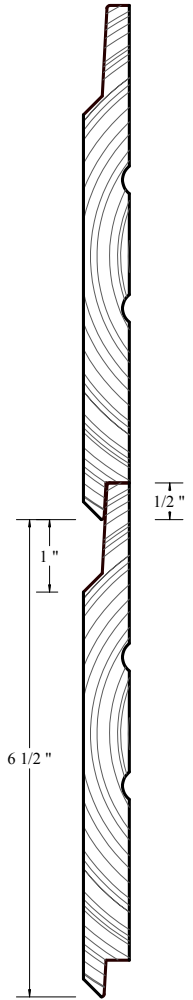

SIDEX

THE ART OF SIDING

GROOVED 2X45 RANCH

RR02

RR020016
6"

RR020018
8"

OTHER SPECIFICATIONS

Please refer our website's siding design tool to browse potential combinations and other available options.

SPECIES

WHITE CEDAR

RED CEDAR

SPRUCE

WIDTHS

4"

6"

8"

FINISHES

TEXTURED

BRUSHED

SANDED

COATINGS

OPAQUE

TWO-TONE

SEMI-TRANSPARENT

WARRANTIES

OPAQUE

TWO-TONE

SEMI-TRANSPARENT

* Conditions apply.

Siding stained on 6 surfaces.
4-16' lengths (min. 75% of 14-16' for standard spruce products).
Drying 10-12% RH.