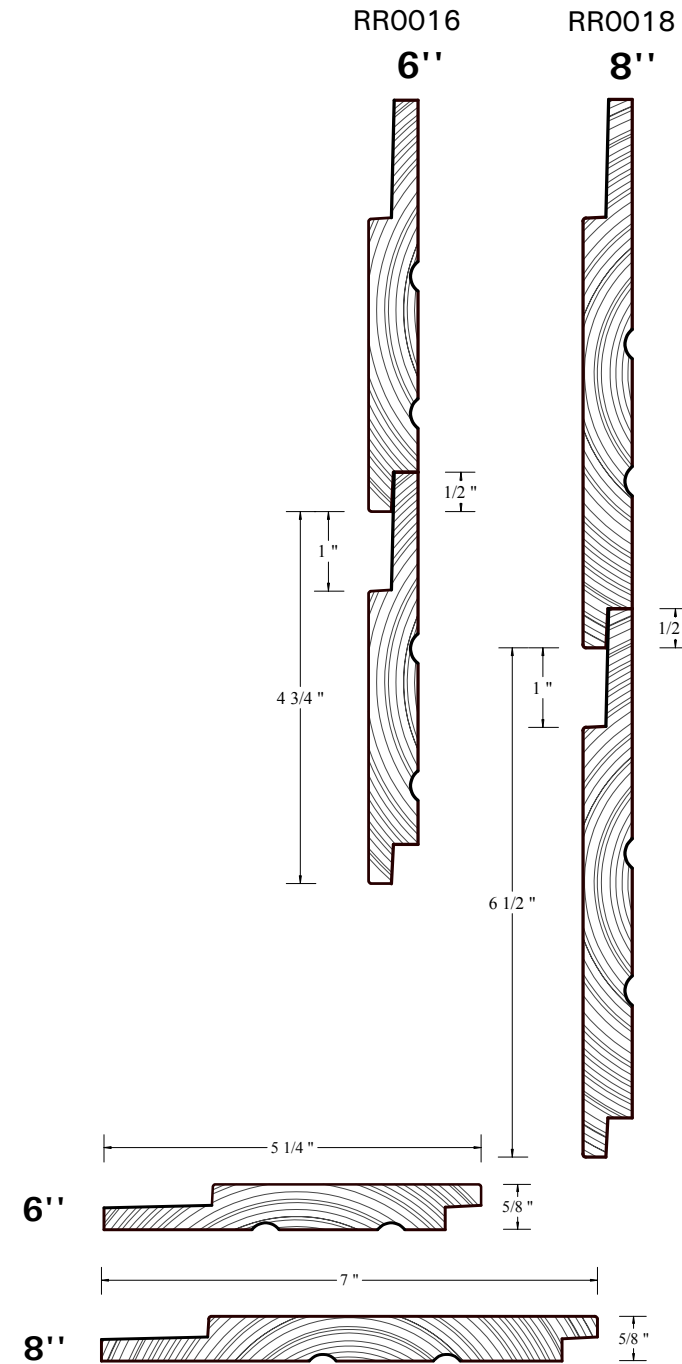

SIDEX

THE ART OF SIDING

RANCH SQUARE JOINT (GROOVED - VERTICAL INSTALLATION ONLY)

RR

OTHER SPECIFICATIONS

Please refer our website's siding design tool to browse potential combinations and other available options.

SPECIES

WHITE CEDAR

RED CEDAR

SPRUCE

WIDTHS

4"

6"

8"

WARRANTIES

OPAQUE

TWO-TONE

SEMI-TRANSPARENT

Siding stained on 6 surfaces.
4-16' lengths (min. 75% of 14-16' for standard spruce products).
Drying 10-12% RH.

* Conditions apply.