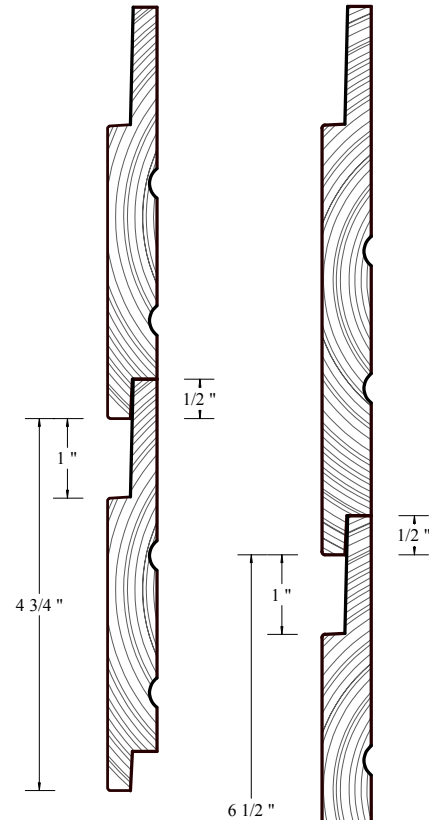

SIDEX

THE ART OF SIDING

GROOVED RANCH

RR

 DISTINCTIVE SIDING

RR0016
6''

RR0018
8''

6''

8''

OTHER SPECIFICATIONS

Please refer our website's siding design tool to browse potential combinations and other available options.

SPECIES

WHITE CEDAR

RED CEDAR

SPRUCE

WIDTHS

4"

6"

8"

FINISHES

TEXTURED

BRUSHED

SANDED

COATINGS

OPAQUE

TWO-TONE

SEMI-TRANSPARENT

WARRANTIES

OPAQUE

TWO-TONE

SEMI-TRANSPARENT

Siding stained on 6 surfaces.
4-16' lengths (min. 75% of 14-16' for standard spruce products).
Drying 10-12% RH.